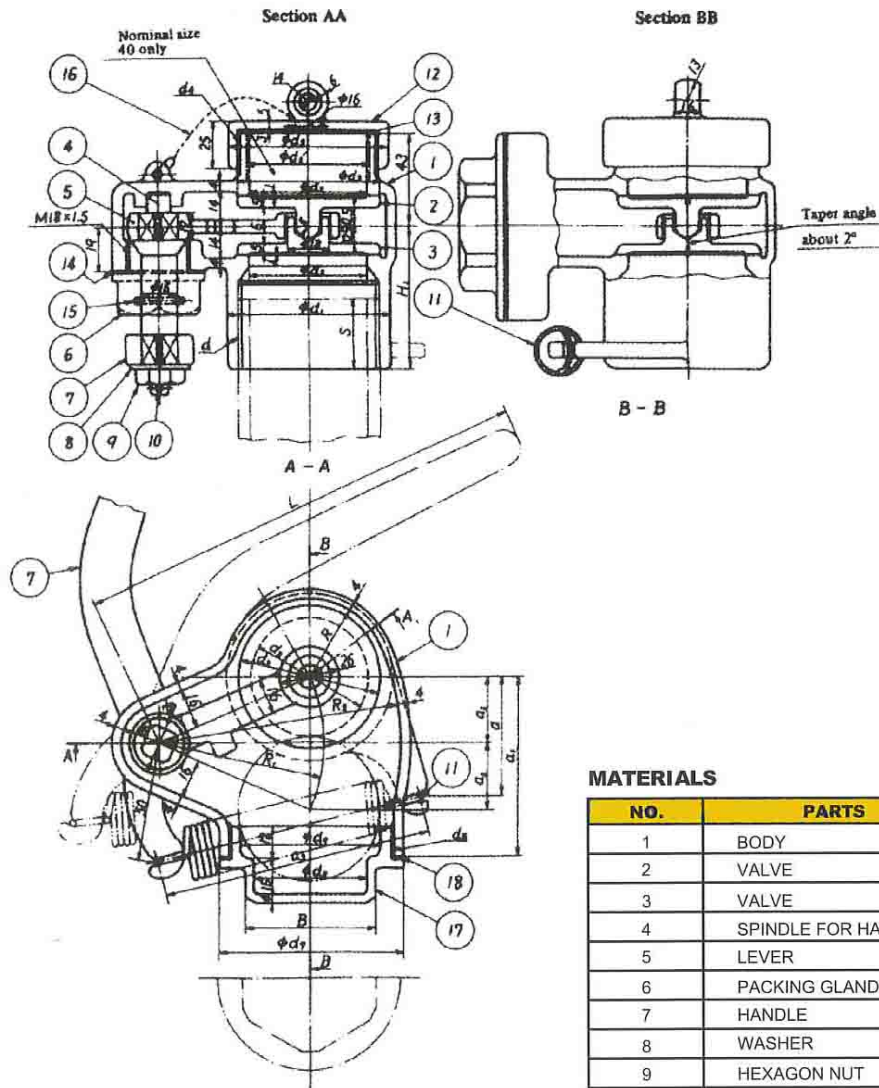

### MATERIALS

NO.	PARTS	MATERIAL
1	BODY	BRONZE
2	VALVE	BRONZE
3	VALVE	BRONZE
4	SPINDLE FOR HANDLE	BRASS
5	LEVER	BRONZE
6	PACKING GLAND	BRONZE
7	HANDLE	CAST IRON
8	WASHER	BRASS PLATF
9	HEXAGON NUT	BRASS
10	SPLIT PIN	BRASS
11	COIL SPRING	PWB
12	CAP	BC6
13	GASKET	RUBBER
14	GASKET	RUBBER
15	PACKING	RUBBER
16	CHIAN	BRASS
17	COVER	BRONZE
18	GASKET	RUBBER

### TEST PRESSURE(kgf/cm<sup>2</sup>)

BODY	3
FACING SUREFACE	2

### DIMENSIONS

Unit:mm

NOMINAL DIA.	NOMINAL SIZE		
	d	d4	d6
40	PF 1½	PF 2	M 60X2
50	PF2		M 70X2
65	PF2½		
80	PF3		

reserves the right to make changes in design, materials or specifications without prior notice and free of obligation to furnish or install such changes on products previously sold.